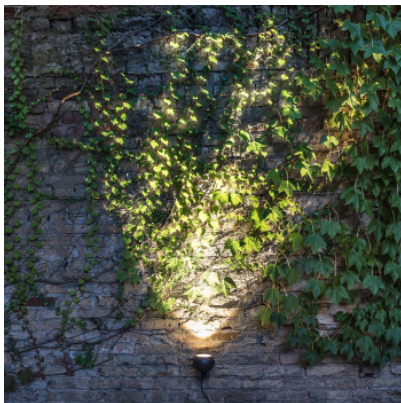

IP44.de Shot + Shot Hook

LED wall light IP44.de Shot + Shot Hook made of powder-coated cast aluminum and clear safety glass. With cast aluminum wall bracket and 5 m plug cable. IP65.

anthracite, 4W MPN Luminous flux (lm)	515,00 € 91090-27-4W-AN+91092-AN 219
cool brown, 4W MPN Luminous flux (lm)	515,00 € 91090-27-4W-CB+91092-CB 219
deep black, 4W MPN Luminous flux (lm)	515,00 € 91090-27-4W-BL+91092-BL 219
anthracite, 15W MPN Luminous flux (lm)	527,00 € 91090-27-15W-AN+91092-AN 874
cool brown, 15W MPN Luminous flux (lm)	527,00 € 91090-27-15W-CB+91092-CB 874
deep black, 15W MPN Luminous flux (lm)	527,00 € 91090-27-15W-BL+91092-BL 874

Dimensions

Shot Hook: depth 14 cm, width 7 cm, height 4 cm