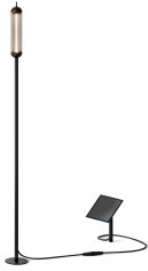

IP44.de Reed M Solar

LED ground spike light IP44.de Reed M Solar made of powder-coated cast aluminum and smoke-colored glass. With Solar Panel S, automatic switch-on at dusk + switch-off after around 5 hours. IP65.

deep black	314,00 €
MPN	93821-BL
EAN	4260710636227
Luminous flux (lm)	22

Dimensions

Solar panel: width 13 cm, height 33 cm

29.04.2024 20:06:57

All prices shown include 19% VAT for deliveries to Deutschland excluding possible shipping costs.