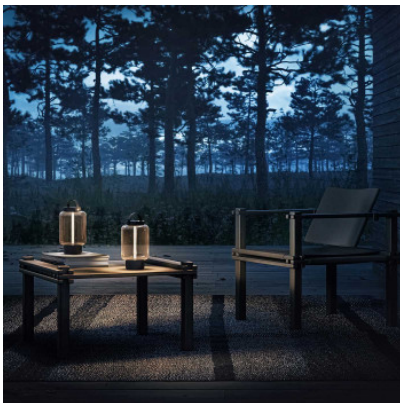

IP44.de Qu

LED battery light IP44.de Qu made of painted cast aluminum and amber-colored glass. 3-step touch dimmer on the lamp head. 2x 2000 mAh Li-Ion battery, operating time 5 - 20 hours, charging time 5 hours. IP44.

bright bronze	209,00 €-MSRP-259,00-€
MPN	93950-BB
EAN	4260710630072
Luminous flux (lm)	76
jet black	209,00 €-MSRP-259,00-€
MPN	93950-JB
EAN	4260710630089
Luminous flux (lm)	76

28.04.2024 12:19:37

All prices shown include 19% VAT for deliveries to Deutschland excluding possible shipping costs.