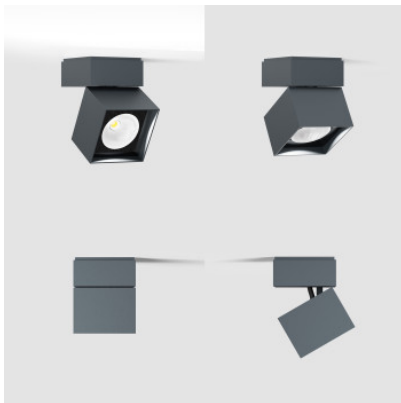

IP44.de Pro S

LED ceiling spotlight IP44.de Pro S made of powder-coated cast aluminum and clear safety glass. Continuously tilttable by 70°. Dimmable trailing edge. IP65.

anthracite	350,00 €
MPN	91810-27-S-AN
EAN	4260710634315
Luminous flux (lm)	1099
deep black	350,00 €
MPN	91810-27-S-BL
EAN	4260710634322
Luminous flux (lm)	1099
pure white	350,00 €
MPN	91810-27-S-WH
EAN	4260710634339
Luminous flux (lm)	1099
space grey	350,00 €
MPN	91810-27-S-SG
EAN	4260710634346
Luminous flux (lm)	1099