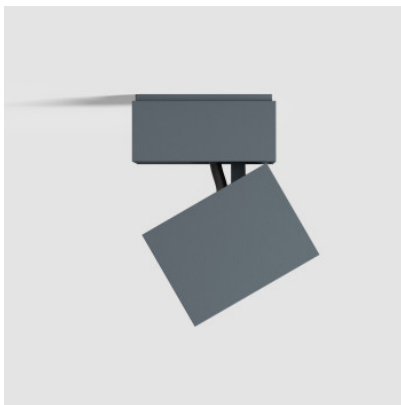

IP44.de Pro S

LED ceiling spotlight IP44.de Pro S made of powder-coated cast aluminum and clear safety glass. Continuously tilttable by 70°. Dimmable trailing edge. IP65.

anthracite	350,00 €
MPN	91810-27-S-AN
EAN	4260710634315
Luminous flux (lm)	1099
deep black	350,00 €
MPN	91810-27-S-BL
EAN	4260710634322
Luminous flux (lm)	1099
pure white	350,00 €
MPN	91810-27-S-WH
EAN	4260710634339
Luminous flux (lm)	1099
space grey	350,00 €
MPN	91810-27-S-SG
EAN	4260710634346
Luminous flux (lm)	1099