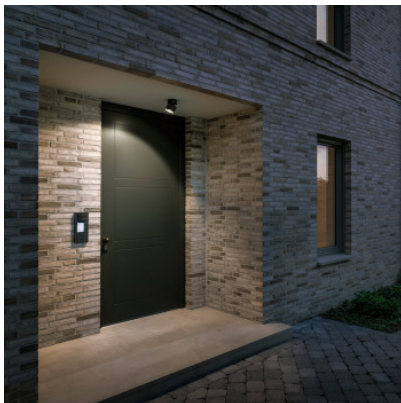

## IP44.de Pro R

LED ceiling spotlight IP44.de Pro R made of powder-coated cast aluminum and clear safety glass. Flexible and infinitely tiltable. Dimmable trailing edge. IP65.

anthracite	350,00 €
MPN	91810-27-R-AN
EAN	4260710634278
Luminous flux (lm)	1099
deep black	350,00 €
MPN	91810-27-R-BL
EAN	4260710634285
Luminous flux (lm)	1099
pure white	350,00 €
MPN	91810-27-R-WH
EAN	4260710634292
Luminous flux (lm)	1099
space grey	350,00 €
MPN	91810-27-R-SG
EAN	4260710634308
Luminous flux (lm)	1099