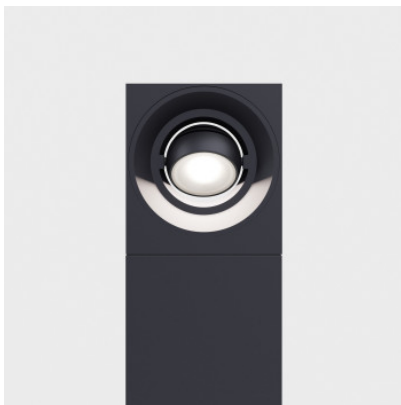

IP44.de Pip Poller

LED bollard light IP44.de Pip made of powder-coated cast aluminum and frosted safety glass. Luminaire can be continuously rotated axially by 240° for direct or indirect lighting. Dimmable trailing edge. IP65.

anthracite	522,00 €
MPN	91020-27-AN
EAN	4260710634230
Luminous flux (lm)	273
cool brown	522,00 €
MPN	91020-27-CB
EAN	4260710634247
Luminous flux (lm)	273
deep black	522,00 €
MPN	91020-27-BL
EAN	4260710634254
Luminous flux (lm)	273
space grey	522,00 €
MPN	91020-27-SG
EAN	4260710634261
Luminous flux (lm)	273