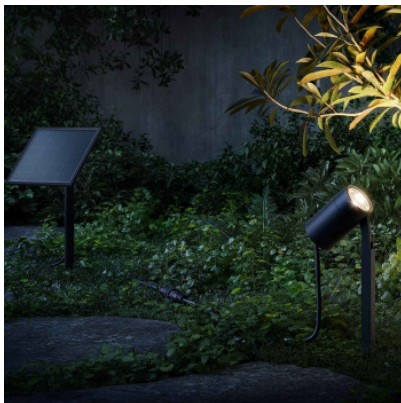

IP44.de Piek Mini Solar

LED ground spike light IP44.de Piek Mini Solar made of painted cast aluminum, clear glass and stainless steel. With Solar Panel S, automatic switch-on at dusk + switch-off after around 5 hours. IP65.

Dimensions

Solar panel: Height 33 cm, width 13 cm.