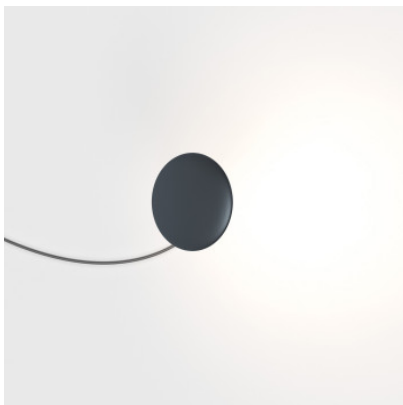

IP44.de Pad

LED ground spike light IP44.de Pad made of powder-coated cast aluminum, stainless steel and acrylic prismatic glass. Adjustable lamp head. Portable, with plug-in cable. IP65.

anthracite	392,00 €
MPN	91065-27-AN
EAN	4260710631680
Luminous flux (lm)	553

cool brown	392,00 €
MPN	91065-27-CB
EAN	4260710631697
Luminous flux (lm)	553

deep black	392,00 €
MPN	91065-27-BL
EAN	4260710631703
Luminous flux (lm)	553

23.04.2024 10:44:00

All prices shown include 19% VAT for deliveries to Deutschland excluding possible shipping costs.