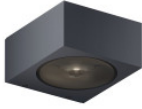

## IP44.de Luci

LED outdoor wall light IP44.de Luci made of powder-coated cast aluminum and glass lens. Light emission upwards and downwards on both sides. Dimmable trailing edge. IP65.

anthracite	415,00 €
MPN	93150-AN
EAN	4260710639389
Luminous flux (lm)	720
deep black	415,00 €
MPN	93150-BL
EAN	4260710639396
Luminous flux (lm)	720