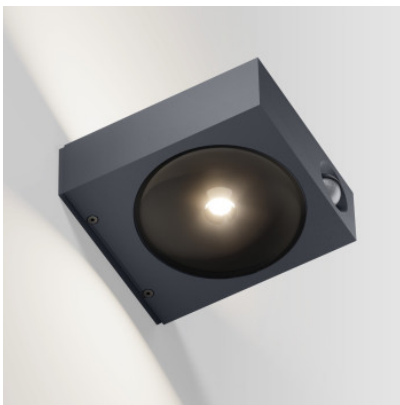

## IP44.de Luci Control

LED outdoor wall light IP44.de Luci Control made of powder-coated cast aluminum and glass lens. Light emission on both sides. With motion detector, detection angle 120°, range 9m. On/off. IP65.

anthracite	451,00 €
MPN	93151-AN
EAN	4260710639402
Luminous flux (lm)	720

deep black	451,00 €
MPN	93151-BL
EAN	4260710639419
Luminous flux (lm)	720

29.04.2024 14:03:55

All prices shown include 19% VAT for deliveries to Deutschland excluding possible shipping costs.