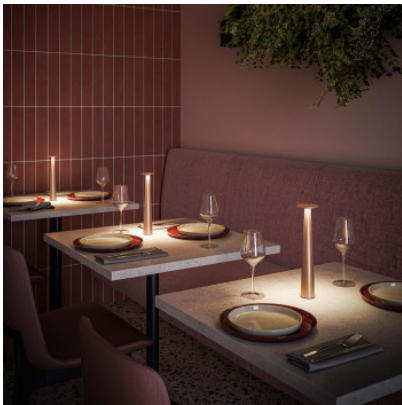

IP44.de Lix Skinny

LED battery light IP44.de Lix Skinny made of painted cast aluminum and matt polycarbonate. Touch dimmer on the lamp head. Operating time 5 to 48 hours. Charging time 9 hours. Dim to Amber. IP44.

bright bronze	165,00 €
MPN	93932-BB
EAN	4260710639525
Luminous flux (lm)	100

frozen silver	165,00 €
MPN	93932-FS
EAN	4260710639556
Luminous flux (lm)	100

jet black	165,00 €
MPN	93932-JB
EAN	4260710639532
Luminous flux (lm)	100