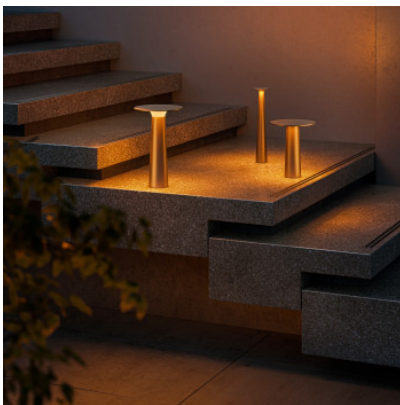

IP44.de Lix Mini

LED battery light IP44.de Lix Mini made of painted cast aluminum and matt polycarbonate. Touch dimmer on the lamp head. Operating time 5 to 48 hours. Charging time 9 hours. Dim to Amber. IP44.

bright bronze	177,00 €
MPN	93931-BB
EAN	4260710639488
Luminous flux (lm)	100

frozen silver	177,00 €
MPN	93931-FS
EAN	4260710639518
Luminous flux (lm)	100

jet black	177,00 €
MPN	93931-JB
EAN	4260710639495
Luminous flux (lm)	100

pearl white	177,00 €
MPN	93931-PW
EAN	4260710639501
Luminous flux (lm)	100

29.04.2024 21:22:43

All prices shown include 19% VAT for deliveries to Deutschland excluding possible shipping costs.