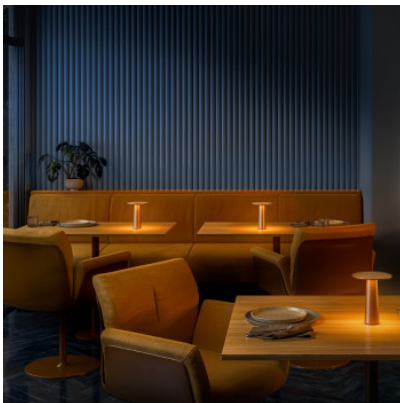

IP44.de Lix Mini

LED battery light IP44.de Lix Mini made of painted cast aluminum and matt polycarbonate. Touch dimmer on the lamp head. Operating time 5 to 48 hours. Charging time 9 hours. Dim to Amber. IP44.

bright bronze	177,00 €
MPN	93931-BB
EAN	4260710639488
Luminous flux (lm)	100

frozen silver	177,00 €
MPN	93931-FS
EAN	4260710639518
Luminous flux (lm)	100

jet black	177,00 €
MPN	93931-JB
EAN	4260710639495
Luminous flux (lm)	100

pearl white	177,00 €
MPN	93931-PW
EAN	4260710639501
Luminous flux (lm)	100

29.04.2024 21:22:43

All prices shown include 19% VAT for deliveries to Deutschland excluding possible shipping costs.