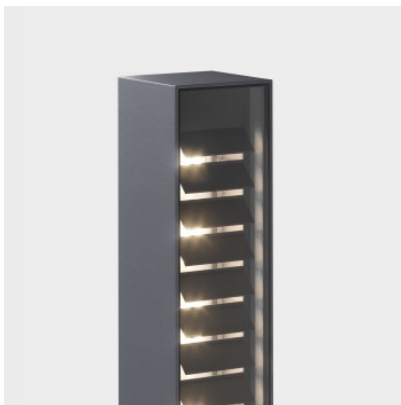

## IP44.de Lin 70 Poller

LED bollard light IP44.de Lin 70 bollard made of powder-coated cast aluminum and safety glass. Glare-free light directed downwards. With direct connection for fixed installation. Dimmable trailing edge. IP65.

anthracite	409,00 €
MPN	92092-27-AN
EAN	4260710634018
Luminous flux (lm)	328
cool brown	409,00 €
MPN	92092-27-CB
EAN	4260710634025
Luminous flux (lm)	328
deep black	409,00 €
MPN	92092-27-BL
EAN	4260710634032
Luminous flux (lm)	328