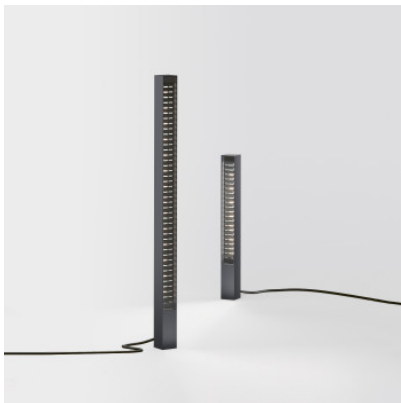

IP44.de Lin 40 Spike

LED ground spike light IP44.de Lin 40 Spike made of powder-coated cast aluminum and safety glass. Ground spike made of stainless steel. Glare-free light directed downwards. With plug cable. IP65.

anthracite	332,00 €
MPN	92094-27-AN
EAN	4260710633899
Luminous flux (lm)	164

cool brown	332,00 €
MPN	92094-27-CB
EAN	4260710633912
Luminous flux (lm)	164

deep black	332,00 €
MPN	92094-27-BL
EAN	4260710633936
Luminous flux (lm)	164