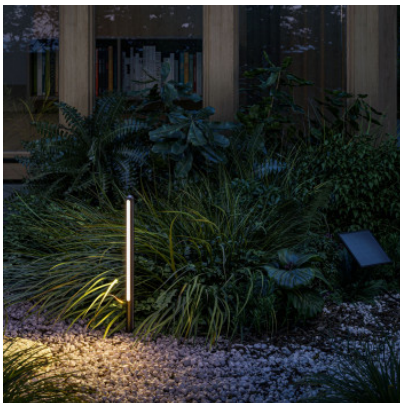

28.04.2024 13:26:07

All prices shown include 19% VAT for deliveries to Deutschland excluding possible shipping costs.