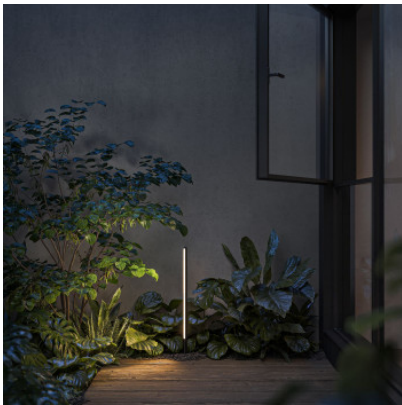

01.05.2024 7:54:40

All prices shown include 19% VAT for deliveries to Deutschland excluding possible shipping costs.

Lumen Lighting Nostraforma GmbH & Co KG
Bodenseestr. 129 | DE-81243 München
FON: +49 (0) 89 820 80 62 0 | FAX: +49 (0) 89 820 80 62 200
MAIL: nostraforma@nostraforma.com | WEB: www.nostraforma.com
BANK: Stadtparkasse München | BLZ: 701 500 00 | KTO: 907 228 290
IBAN: DE 85 7015 0000 0907 2282 90 | BIC: SSKMDEMM

UST-ID: DE 813 992 226
Registergericht München HRA 88136
Persönlich haftende Gesellschafter
Nostraforma Verwaltungs GmbH
Registergericht München HRA 175844
Geschäftsführer: Cerchi Alexander, Cerchi Patrick, Cerchi Manuel