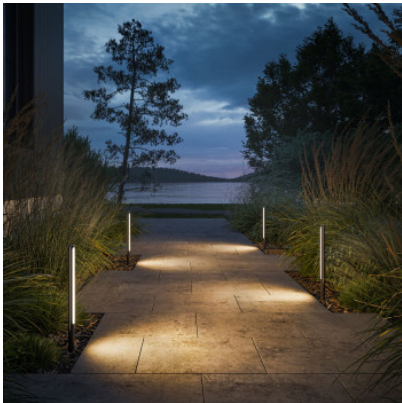

01.05.2024 7:54:40

All prices shown include 19% VAT for deliveries to Deutschland excluding possible shipping costs.

Lumen Lighting Nostraforma GmbH & Co KG
Bodenseestr. 129 | DE-81243 München
FON: +49 (0) 89 820 80 62 0 | FAX: +49 (0) 89 820 80 62 200
MAIL: nostraforma@nostraforma.com | WEB: www.nostraforma.com
BANK: Stadtparkasse München | BLZ: 701 500 00 | KTO: 907 228 290
IBAN: DE 85 7015 0000 0907 2282 90 | BIC: SSKMDEMM

UST-ID: DE 813 992 226
Registergericht München HRA 88136
Persönlich haftende Gesellschafter
Nostraforma Verwaltungs GmbH
Registergericht München HRA 175844
Geschäftsführer: Cerchi Alexander, Cerchi Patrick, Cerchi Manuel