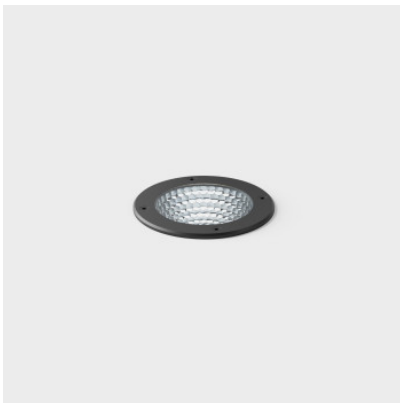

IP44.de In S . symmetric

LED recessed floor light IP44.de In S symmetric made of stainless steel, safety glass and plastic. hardwearing. Dimmable trailing edge. IP67.

stainless steel	392,00 €
MPN	91080-27
EAN	4260710633769
Luminous flux (lm)	574

stainless steel black	403,00 €
MPN	91080-27-BL
EAN	4260710633776
Luminous flux (lm)	261

26.04.2024 6:40:05

All prices shown include 19% VAT for deliveries to Deutschland excluding possible shipping costs.