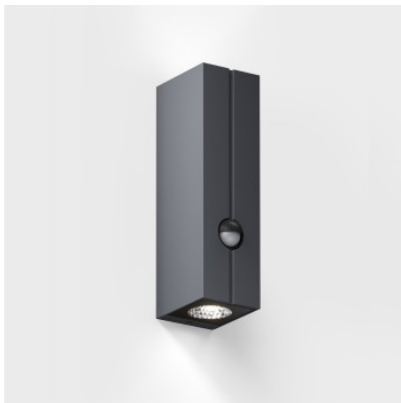

IP44.de Cut Control

LED outdoor wall light IP44.de Cut Control made of powder-coated cast aluminum and safety glass. Light emission on both sides. With motion detector, detection angle 120°, range 9m. On/off. IP65.

pure white	409,00 €-MSRP-511,00-€
MPN	91190-27-WH
EAN	4260710630706
Luminous flux (lm)	1118
anthracite	511,00 €
MPN	91190-27-AN
EAN	4260710630676
Luminous flux (lm)	1118
cool brown	511,00 €
MPN	91190-27-CB
EAN	4260710630683
Luminous flux (lm)	1118
deep black	511,00 €
MPN	91190-27-BL
EAN	4260710630713
Luminous flux (lm)	1118
space grey	511,00 €
MPN	91190-27-SG
EAN	4260710630690
Luminous flux (lm)	1118