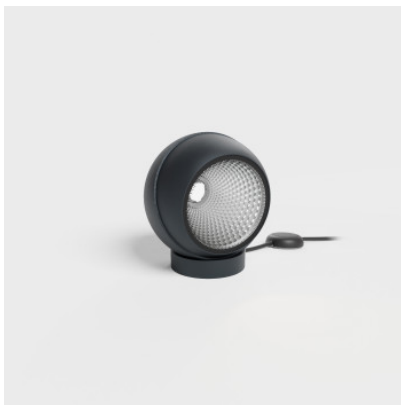

IP44.de Shot Connect + Shot Ring

LED floor light IP44.de Shot Connect + Shot Ring made of powder-coated cast aluminum and clear safety glass and base ring made of cast aluminum. Cable with Connect plug for connection to Connect system. IP65.

anthracite, 4W	468,00 €
MPN	91090-27-4W-AN-CO+91090-R-AN
Luminous flux (lm)	219
cool brown, 4W	468,00 €
MPN	91090-27-4W-CB-CO+91090-R-CB
Luminous flux (lm)	219
deep black, 4W	468,00 €
MPN	91090-27-4W-BL-CO+91090-R-BL
Luminous flux (lm)	219
anthracite, 15W	480,00 €
MPN	91090-27-15W-AN-CO+91090-R-AN
Luminous flux (lm)	874
cool brown, 15W	480,00 €
MPN	91090-27-15W-CB-CO+91090-R-CB
Luminous flux (lm)	874
deep black, 15W	480,00 €
MPN	91090-27-15W-BL-CO+91090-R-BL
Luminous flux (lm)	874

Dimensions

Shot Ring: diameter 8 cm, height 1.6 cm.