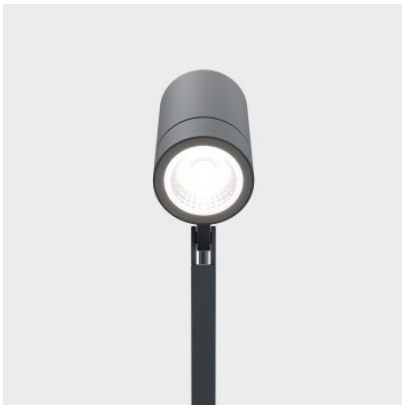

IP44.de Piek 50 Connect

LED ground spike light IP44.de Piek 50 made of cast aluminium, clear glass and stainless steel. Luminaire head continuously adjustable. Mobile, cable with connect plug for connection to the connect system. IP65.

anthracite	276,00 €
MPN	92070-27-AN-CO
EAN	4260710634896
Luminous flux (lm)	220
cool brown	276,00 €
MPN	92070-27-CB-CO
EAN	4260710634933
Luminous flux (lm)	220
deep black	276,00 €
MPN	92070-27-BL-CO
EAN	4260710634919
Luminous flux (lm)	220