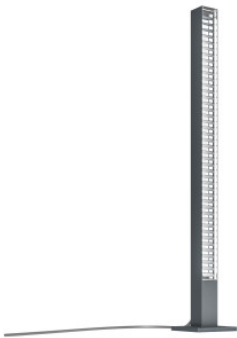

IP44.de Lin 70 Base Connect

LED bollard light IP44.de Lin 70 Base made of powder-coated aluminum and safety glass. Glare-free light directed downwards. For permanent installation. Cable with Connect plug for connection to Connect system. IP65.

| | |
|--------------------|----------------|
| anthracite | 420,00 € |
| MPN | 92090-27-AN-CO |
| EAN | 4260710633967 |
| Luminous flux (lm) | 328 |

| | |
|--------------------|----------------|
| cool brown | 420,00 € |
| MPN | 92090-27-CB-CO |
| EAN | 4260710633981 |
| Luminous flux (lm) | 328 |

| | |
|--------------------|----------------|
| deep black | 420,00 € |
| MPN | 92090-27-BL-CO |
| EAN | 4260710634001 |
| Luminous flux (lm) | 328 |