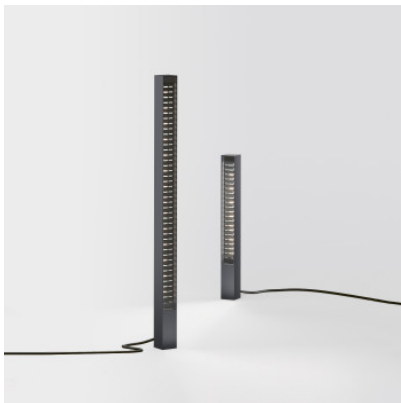

IP44.de Lin 40 Spike Connect

LED ground spike light IP44.de Lin 40 Spike made of powder-coated cast aluminum and safety glass. Ground spike made of stainless steel. Glare-free light directed downwards. Cable with Connect-plug. IP65.

anthracite	361,00 €
MPN	92094-27-AN-CO
EAN	4260710633905
Luminous flux (lm)	164
cool brown	361,00 €
MPN	92094-27-CB-CO
EAN	4260710633929
Luminous flux (lm)	164
deep black	361,00 €
MPN	92094-27-BL-CO
EAN	4260710633943
Luminous flux (lm)	164