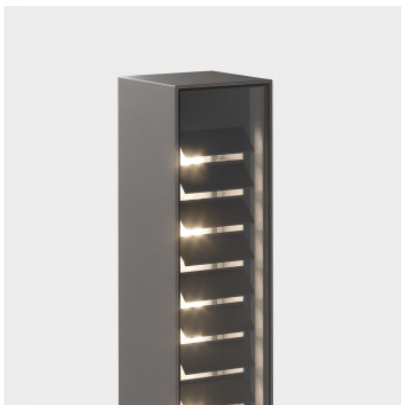

IP44.de Lin 40 Base Connect

LED bollard light IP44.de Lin 40 Base made of powder-coated cast aluminum and safety glass. Glare-free downward light. For permanent installation. Cable with Connect plug for connection to Connect system. IP65.

anthracite	361,00 €
MPN	92093-27-AN-CO
EAN	4260710633813
Luminous flux (lm)	164
cool brown	361,00 €
MPN	92093-27-CB-CO
EAN	4260710633837
Luminous flux (lm)	164
deep black	361,00 €
MPN	92093-27-BL-CO
EAN	4260710633851
Luminous flux (lm)	164