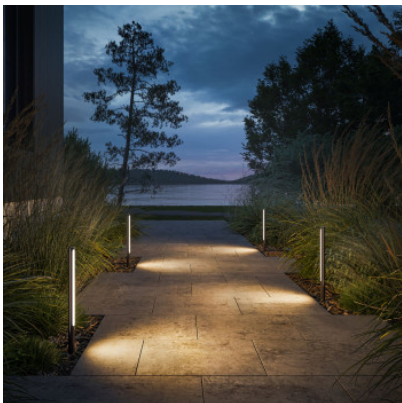

30.04.2024 11:38:26

All prices shown include 19% VAT for deliveries to Deutschland excluding possible shipping costs.

Lumen Lighting Nostraforma GmbH & Co KG
Bodenseestr. 129 | DE-81243 München
FON: +49 (0) 89 820 80 62 0 | FAX: +49 (0) 89 820 80 62 200
MAIL: nostraforma@nostraforma.com | WEB: www.nostraforma.com
BANK: Stadtparkasse München | BLZ: 701 500 00 | KTO: 907 228 290
IBAN: DE 85 7015 0000 0907 2282 90 | BIC: SSKMDEMM

UST-ID: DE 813 992 226
Registergericht München HRA 88136
Persönlich haftende Gesellschafter
Nostraforma Verwaltungs GmbH
Registergericht München HRA 175844
Geschäftsführer: Cerchi Alexander, Cerchi Patrick, Cerchi Manuel