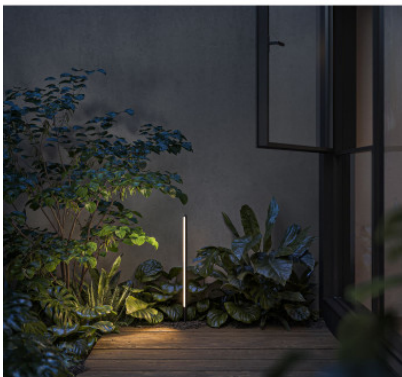

30.04.2024 11:38:26

All prices shown include 19% VAT for deliveries to Deutschland excluding possible shipping costs.

Lumen Lighting Nostraforma GmbH & Co KG
Bodenseestr. 129 | DE-81243 München
FON: +49 (0) 89 820 80 62 0 | FAX: +49 (0) 89 820 80 62 200
MAIL: nostraforma@nostraforma.com | WEB: www.nostraforma.com
BANK: Stadtparkasse München | BLZ: 701 500 00 | KTO: 907 228 290
IBAN: DE 85 7015 0000 0907 2282 90 | BIC: SSKMDEMM

UST-ID: DE 813 992 226
Registergericht München HRA 88136
Persönlich haftende Gesellschafter
Nostraforma Verwaltungs GmbH
Registergericht München HRA 175844
Geschäftsführer: Cerchi Alexander, Cerchi Patrick, Cerchi Manuel