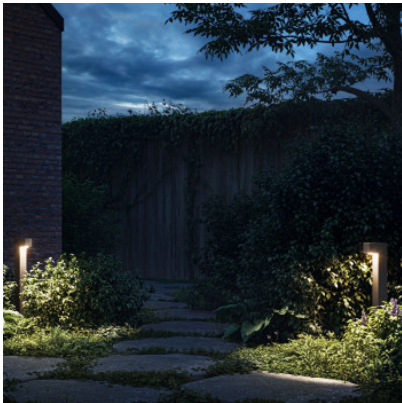

IP44.de Como Poller

LED bollard light IP44.de Como made of powder-coated cast aluminum with glass lens. light down. Dimmable trailing edge. IP65.

anthracite	380,00 €
MPN	92080-AN
EAN	4260710634759
Luminous flux (lm)	276

cool brown	380,00 €
MPN	92080-CB
EAN	4260710633516
Luminous flux (lm)	276

deep black	380,00 €
MPN	92080-BL
EAN	4260710633509
Luminous flux (lm)	276

27.04.2024 8:31:39

All prices shown include 19% VAT for deliveries to Deutschland excluding possible shipping costs.