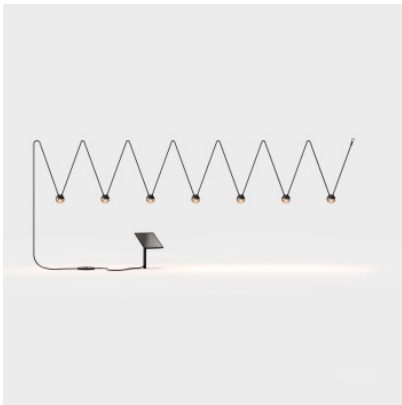

## IP44.de Cherry Bubbles Solar

LED battery light chain IP44.de Cherry Bubbles Solar made of silicone and smoke-colored glass. With solar panel S. Automatic switch-on at dusk for about 5 hours. IP65.

black	320,00 €
MPN	93851
EAN	4260710636357
Luminous flux (lm)	30