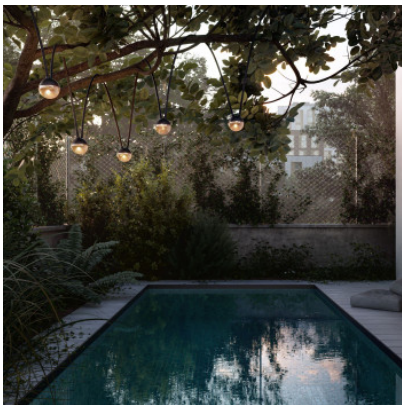

28.04.2024 14:55:49

All prices shown include 19% VAT for deliveries to Deutschland excluding possible shipping costs.

Lumen Lighting Nostraforma GmbH & Co KG
Bodenseestr. 129 | DE-81243 München
FON: +49 (0) 89 820 80 62 0 | FAX: +49 (0) 89 820 80 62 200
MAIL: nostraforma@nostraforma.com | WEB: www.nostraforma.com
BANK: Stadtparkasse München | BLZ: 701 500 00 | KTO: 907 228 290
IBAN: DE 85 7015 0000 0907 2282 90 | BIC: SSKMDEMM

UST-ID: DE 813 992 226
Registergericht München HRA 88136
Persönlich haftende Gesellschafter
Nostraforma Verwaltungs GmbH
Registergericht München HRA 175844
Geschäftsführer: Cerchi Alexander, Cerchi Patrick, Cerchi Manuel