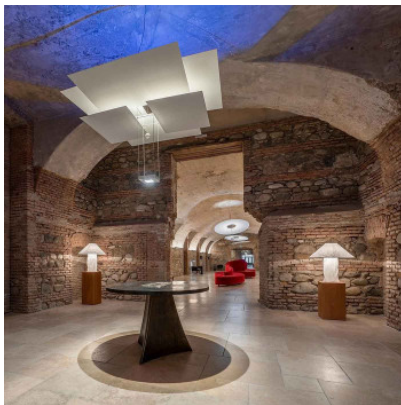

Ingo Maurer Oh Mei Ma

LED suspension Oh Mei Ma by Ingo Maurer with six foils of gilded paper or white lacquered aluminium, plumb bob of Plexiglas. Dimmable reverse phase control.

white, wire 300cm	4.419,00 € MSRP 5.027,00 €
MPN	1107040
EAN	4251545401098
white, wire 550cm	4.599,00 € MSRP 5.232,00 €
MPN	1107140
EAN	4251545401104
gold, wire 550cm	13.319,00 € MSRP 15.131,00 €
MPN	110742
EAN	4251545401135

Bulbs	39W LED, 3890 lm, 2700K, CRI 92 and 1W blue LED.
Dimensions	Height 140-300 cm, width 130 cm, canopy width 17 cm.