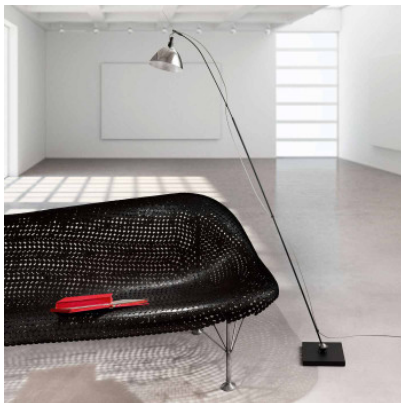

Ingo Maurer Max. Floor LED

LED floor lamp Max. Floor by Ingo Maurer of stainless steel and aluminium with ball-joint and moveable reflector. Dimmer on the cable.

chrome	1.279,00 € ~~MSRP 1.452,00 €~~
MPN	1693000
EAN	4251545418874

black	1.399,00 € ~~MSRP 1.586,00 €~~
MPN	1693300
EAN	4251545418881

Bulbs 12W LED, 1380 lm, 2700K, CRI 97.
Dimensions Height approx. 180 mm, width 20-80 cm, base width 20 cm, cable length 300 cm.