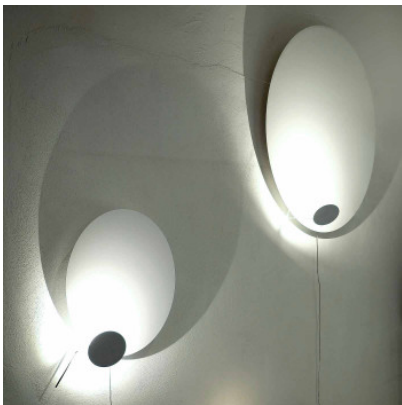

23.04.2024 14:22:55

All prices shown include 19% VAT for deliveries to Deutschland excluding possible shipping costs.

Lumen Lighting Nostraforma GmbH & Co KG
Bodenseestr. 129 | DE-81243 München
FON: +49 (0) 89 820 80 62 0 | FAX: +49 (0) 89 820 80 62 200
MAIL: nostraforma@nostraforma.com | WEB: www.nostraforma.com
BANK: Stadtparkasse München | BLZ: 701 500 00 | KTO: 907 228 290
IBAN: DE 85 7015 0000 0907 2282 90 | BIC: SSKMDEMM

UST-ID: DE 813 992 226
Registergericht München HRA 88136
Persönlich haftende Gesellschafter
Nostraforma Verwaltungs GmbH
Registergericht München HRA 175844
Geschäftsführer: Cerchi Alexander, Cerchi Patrick, Cerchi Manuel