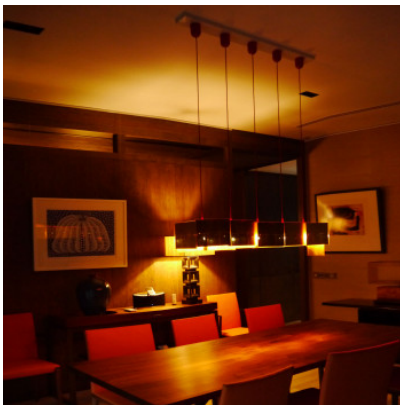

20.04.2024 16:16:59

All prices shown include 19% VAT for deliveries to Deutschland excluding possible shipping costs.

Lumen Lighting Nostraforma GmbH & Co KG
Bodenseestr. 129 | DE-81243 München
FON: +49 (0) 89 820 80 62 0 | FAX: +49 (0) 89 820 80 62 200
MAIL: nostraforma@nostraforma.com | WEB: www.nostraforma.com
BANK: Stadtparkasse München | BLZ: 701 500 00 | KTO: 907 228 290
IBAN: DE 85 7015 0000 0907 2282 90 | BIC: SSKMDEMM

UST-ID: DE 813 992 226
Registergericht München HRA 88136
Persönlich haftende Gesellschafter
Nostraforma Verwaltungs GmbH
Registergericht München HRA 175844
Geschäftsführer: Cerchi Alexander, Cerchi Patrick, Cerchi Manuel