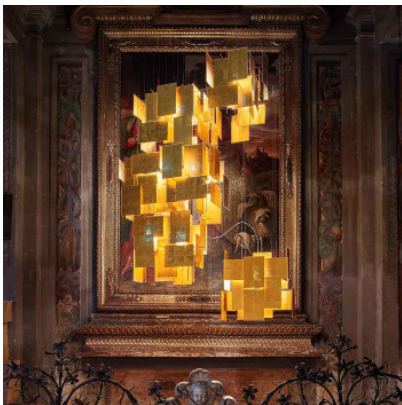

Ingo Maurer 1000 Karat Blau

Suspension 1000 Karat Blau by Ingo Maurer with red lacquered metallic structure and rectangular reflector plates of foil gold and acrylic. Single light or modular cluster. Phase-cut dimmable.

18 shades (for custom creations)	2.779,00 € ~~MSRP 3.347,00 €~~
MPN	1572000
EAN	4251545403290
20 shades (as single pendant lamp)	3.029,00 € ~~MSRP 3.646,00 €~~
MPN	1571000
EAN	4251545403276

27.04.2024 21:39:04

All prices shown include 19% VAT for deliveries to Deutschland excluding possible shipping costs.

Lumen Lighting Nostraforma GmbH & Co KG
Bodenseestr. 129 | DE-81243 München
FON: +49 (0) 89 820 80 62 0 | FAX: +49 (0) 89 820 80 62 200
MAIL: nostraforma@nostraforma.com | WEB: www.nostraforma.com
BANK: Stadtparkasse München | BLZ: 701 500 00 | KTO: 907 228 290
IBAN: DE 85 7015 0000 0907 2282 90 | BIC: SSKMDEMM

UST-ID: DE 813 992 226
Registergericht München HRA 88136
Persönlich haftende Gesellschafter
Nostraforma Verwaltungs GmbH
Registergericht München HRA 175844
Geschäftsführer: Cerchi Alexander, Cerchi Patrick, Cerchi Manuel