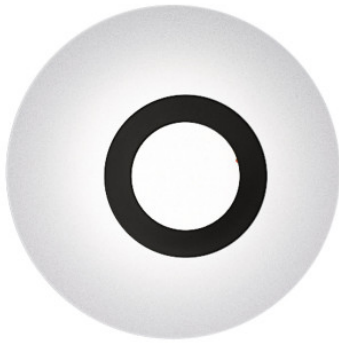

Icone Vera 66

The wall and ceiling lamp Vera 66 by Icone consists of a large aluminium plate and a small, adjustable reflector ring. Integrated LEDs, dimmable via TRIAC, inclusive driver.

| | |
|-------------------------------|--|
| white / white MPN | 509,00 €-MSRP-565,00-€ VERA-66BIBI27K |
| copper leaf / black MPN | 559,00 €-MSRP-625,00-€ VERA-66FRNE27K |
| gold leaf / rust MPN | 559,00 €-MSRP-625,00-€ VERA-66FORU27K |
| gold leaf / white MPN | 559,00 €-MSRP-625,00-€ VERA-66FOBI27K |
| silver leaf / white MPN | 559,00 €-MSRP-625,00-€ VERA-66FABI27K |
| white / black MPN | 559,00 €-MSRP-625,00-€ VERA-66BINE27K |
| white / brass MPN | 559,00 €-MSRP-625,00-€ VERA-66BIOT27K |
| white / bronzed copper MPN | 559,00 €-MSRP-625,00-€ VERA-66BIRB27K |
| white / brushed alu MPN | 559,00 €-MSRP-625,00-€ VERA-66BIAS27K |
| white / rust MPN | 559,00 €-MSRP-625,00-€ VERA-66BIRU27K |

Bulbs
Dimensions

25.2W LED, 3897 lm, 2700K, CRI 90.
Total diameter 66 cm, total depth 17 cm, LED ring diameter 31 cm, distance between plate and wall 4 cm, distance between plate and ring 10 cm.