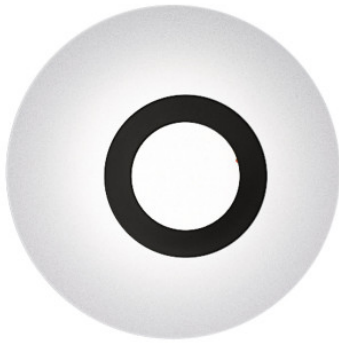

## Icone Vera 50

The wall and ceiling lamp Icone Vera 50 with large plate and small adjustable ring of aluminium. With integrated LEDs, driver included, dimmable (TRIAC).

white / white MPN	409,00 €-MSRP 483,00-€ VERA-50BIBI27K
copper leaf / black MPN	449,00 €-MSRP 533,00-€ VERA-50FRNE27K
gold leaf / rust MPN	449,00 €-MSRP 533,00-€ VERA-50FORU27K
gold leaf / white MPN	449,00 €-MSRP 533,00-€ VERA-50FOBI27K
silver leaf / white MPN	449,00 €-MSRP 533,00-€ VERA-50FABI27K
white / black MPN	449,00 €-MSRP 533,00-€ VERA-50BINE27K
white / brass MPN	449,00 €-MSRP 533,00-€ VERA-50BIOT27K
white / bronzed copper MPN	449,00 €-MSRP 533,00-€ VERA-50BIRB27K
white / brushed alu MPN	449,00 €-MSRP 533,00-€ VERA-50BIAS27K
white / rust MPN	449,00 €-MSRP 533,00-€ VERA-50BIRU27K

Bulbs  
Dimensions

16.8W LED, 2598 lm, 2700K, CRI 90.  
Total diameter 50 cm, total depth 14 cm, LED ring diameter 26 cm, distance between plate and wall 4 cm, distance between plate and ring 10 cm.