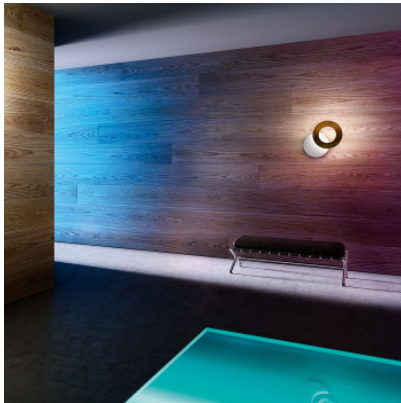

Icone Vera 21

LED wall lamp Vera 21 by Icone with adjustable ring-shaped reflector and round wall plate, for indirect or direct illumination. Of metal, driver included, dimmable.

white / white MPN	219,00 €-MSRP-249,00-€ VERA-21BIBI27K
white / bronzed copper MPN	229,00 €-MSRP-293,00-€ VERA-21BIRB27K
copper leaf / black MPN	259,00 €-MSRP-293,00-€ VERA-21FRNE27K
gold leaf / rust MPN	259,00 €-MSRP-293,00-€ VERA-21FORU27K
gold leaf / white MPN	259,00 €-MSRP-293,00-€ VERA-21FOBI27K
silver leaf / white MPN	259,00 €-MSRP-293,00-€ VERA-21FABI27K
white / black MPN	259,00 €-MSRP-293,00-€ VERA-21BINE27K
white / brass MPN	259,00 €-MSRP-293,00-€ VERA-21BIOT27K
white / brushed alu MPN	259,00 €-MSRP-293,00-€ VERA-21BIAS27K
white / rust MPN	259,00 €-MSRP-293,00-€ VERA-21BIRU27K

Bulbs
Dimensions

13.5W LED, 2100 lm, 2700K, CRI 90.
Diameter 21 cm, depth 7 cm / 27 cm.