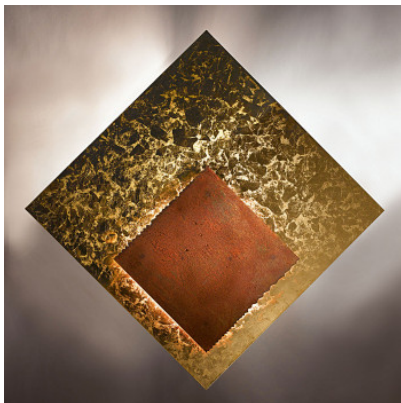

## Icone Piastra QM

The LED wall lamp Piastra QM with sides of 50 cm and a square shape consists of a large wall plate and a reflector with rusted surface. Of metal, for indirect illumination.

gold leaf, 2700K MPN	749,00 €-MSRP-834,00-€ PIASTRA-APQMFO27K
gold leaf, 3000K MPN	749,00 €-MSRP-834,00-€ PIASTRA-APQMFO
silver leaf, 2700K MPN	749,00 €-MSRP-834,00-€ PIASTRA-APQMFA27K
silver leaf, 3000K MPN	749,00 €-MSRP-834,00-€ PIASTRA-APQMFA

Bulbs	5 x 4W 220V LED, 1.750 lm.
Dimensions	Height 50 cm, width 50 cm, depth 7 cm, plate thickness 3 mm.