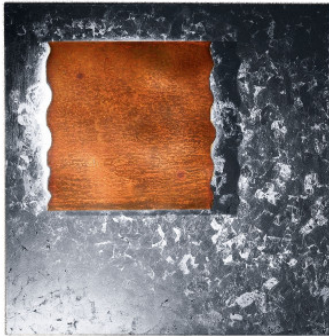

Icone Piastra QG

The LED wall lamp Piastra QG by Icone consists of a square 70 cm wide metallic plate and off-centre square reflector. Of metal with various surfaces.

gold leaf MPN	1.019,00 € MSRP 1.132,00 € PIASTRA-APQGFO
silver leaf MPN	1.019,00 € MSRP 1.132,00 € PIASTRA-APQGFA

Bulbs 7 x 220V 4W LED, 3,000K, 2,450 lm in total.
Dimensions Height 70 cm, width 70 cm, depth 7 cm, plate thickness 3 mm.