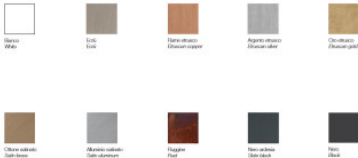

Icône Petra S3

The LED suspension Petra S3 with two reflectors, square ceiling plate and suspended spotlight for indirect and direct illumination. Of metal, inclusive driver.

white / white MPN	869,00 € MSRP 963,00 € PETRA-S3BIBI27K
copper / brass MPN	919,00 € MSRP 1.021,00 € PETRA-S3REOT27K
copper / white MPN	919,00 € MSRP 1.021,00 € PETRA-S3REBI27K
ecru / black MPN	919,00 € MSRP 1.021,00 € PETRA-S3ECNE27K
ecru / brass MPN	919,00 € MSRP 1.021,00 € PETRA-S3ECOT27K
ecru / brushed aluminium MPN	919,00 € MSRP 1.021,00 € PETRA-S3ECAS27K
gold / black MPN	919,00 € MSRP 1.021,00 € PETRA-S3OENE27K
gold / rust MPN	919,00 € MSRP 1.021,00 € PETRA-S3OERU27K
gold / white MPN	919,00 € MSRP 1.021,00 € PETRA-S3OEBI27K
silver / brass MPN	919,00 € MSRP 1.021,00 € PETRA-S3AEOT27K
slate / brushed aluminium MPN	919,00 € MSRP 1.021,00 € PETRA-S3ARAS27K
white / brushed aluminium MPN	919,00 € MSRP 1.021,00 € PETRA-S3BIAS27K
white / rust MPN	919,00 € MSRP 1.021,00 € PETRA-S3BIRU27K