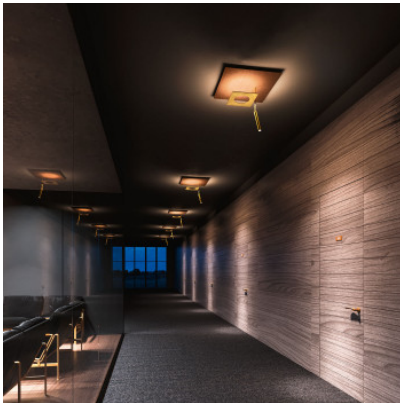

Icone Petra P2.40

The LED ceiling lamp Petra P2.40 by Icone with a ground plate of 40 cm width, reflector with round cut and directable spotlight. Of metal. Direct and indirect lighting. Inclusive driver.

Bulbs 13.5W 220V LED, 2700K, 2100 lm, CRI 90. Spot: 11W 220V LED, 2700K, 1500 lm, CRI 90.
Dimensions Length 40 cm, width 40 cm, height 45 cm.