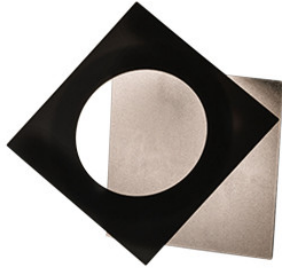

Icone Petra 26

The LED wall lamp Petra 26 by Icone with turnable and swivable frontal plate with cut hole and square shape. Of metal in a choice of surfaces. Inclusive driver.

white / white MPN	239,00 €-MSRP-282,00-€ PETRA-26BIBI27K
copper / brass MPN	279,00 €-MSRP-326,00-€ PETRA-26REOT27K
copper / white MPN	279,00 €-MSRP-326,00-€ PETRA-26REBI27K
ecru / black MPN	279,00 €-MSRP-326,00-€ PETRA-26ECNE27K
ecru / brass MPN	279,00 €-MSRP-326,00-€ PETRA-26ECOT27K
ecru / brushed aluminium MPN	279,00 €-MSRP-326,00-€ PETRA-26ECAS27K
gold (oro etrusco) / black MPN	279,00 €-MSRP-326,00-€ PETRA-26OENE27K
gold (oro etrusco) / rust MPN	279,00 €-MSRP-326,00-€ PETRA-26OERU27K
gold (oro etrusco) / white MPN	279,00 €-MSRP-326,00-€ PETRA-26OEBI27K
silver / brass MPN	279,00 €-MSRP-326,00-€ PETRA-26AEOT27K
slate / brushed aluminium MPN	279,00 €-MSRP-326,00-€ PETRA-26ARAS27K
white / brushed aluminium MPN	279,00 €-MSRP-326,00-€ PETRA-26BIAS27K
white / rust MPN	279,00 €-MSRP-326,00-€ PETRA-26BIRU27K

Bulbs
Dimensions

16.8W 220V LED, 2700K, 2598 lm, CRI 90.
Width 26 cm, height 26 cm, depth 7 cm.