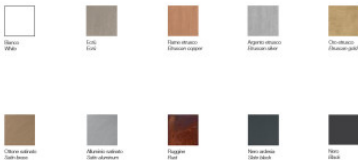

Icone Petra 26

The LED wall lamp Petra 26 by Icone with turnable and swivable frontal plate with cut hole and square shape. Of metal in a choice of surfaces. Inclusive driver.

white / white MPN	239,00 €-MSRP-282,00-€ PETRA-26BIBI27K
copper / brass MPN	279,00 €-MSRP-326,00-€ PETRA-26REOT27K
copper / white MPN	279,00 €-MSRP-326,00-€ PETRA-26REBI27K
ecru / black MPN	279,00 €-MSRP-326,00-€ PETRA-26ECNE27K
ecru / brass MPN	279,00 €-MSRP-326,00-€ PETRA-26ECOT27K
ecru / brushed aluminium MPN	279,00 €-MSRP-326,00-€ PETRA-26ECAS27K
gold (oro etrusco) / black MPN	279,00 €-MSRP-326,00-€ PETRA-26OENE27K
gold (oro etrusco) / rust MPN	279,00 €-MSRP-326,00-€ PETRA-26OERU27K
gold (oro etrusco) / white MPN	279,00 €-MSRP-326,00-€ PETRA-26OEBI27K
silver / brass MPN	279,00 €-MSRP-326,00-€ PETRA-26AEOT27K
slate / brushed aluminium MPN	279,00 €-MSRP-326,00-€ PETRA-26ARAS27K
white / brushed aluminium MPN	279,00 €-MSRP-326,00-€ PETRA-26BIAS27K
white / rust MPN	279,00 €-MSRP-326,00-€ PETRA-26BIRU27K