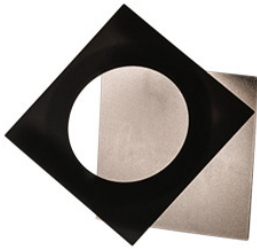

Icone Petra 21

The LED wall lamp Petra 21 by Icone consists of a wall base and a rotatable and swivable reflector with round aperture. Square metallic plates, with integrated LED driver.

white / white MPN	219,00 €-MSRP-249,00-€ PETRA-21BIBI27K
copper / brass MPN	259,00 €-MSRP-293,00-€ PETRA-21REOT27K
copper / white MPN	259,00 €-MSRP-293,00-€ PETRA-21REBI27K
ecru / black MPN	259,00 €-MSRP-293,00-€ PETRA-21ECNE27K
ecru / brass MPN	259,00 €-MSRP-293,00-€ PETRA-21ECOT27K
ecru / brushed aluminium MPN	259,00 €-MSRP-293,00-€ PETRA-21ECAS27K
gold / black MPN	259,00 €-MSRP-293,00-€ PETRA-21OENE27K
gold / rust MPN	259,00 €-MSRP-293,00-€ PETRA-21OERU27K
gold / white MPN	259,00 €-MSRP-293,00-€ PETRA-21OEBI27K
silver / brass MPN	259,00 €-MSRP-293,00-€ PETRA-21AEOT27K
slate / brushed aluminium MPN	259,00 €-MSRP-293,00-€ PETRA-21ARAS27K
white / brushed aluminium MPN	259,00 €-MSRP-293,00-€ PETRA-21BIAS27K
white / rust MPN	259,00 €-MSRP-293,00-€ PETRA-21BIRU27K

Bulbs
Dimensions

13.5W 220V LED, 2700K, 2100 lm, CRI 90.
Width 21 cm, height 21 cm, depth 7 cm.