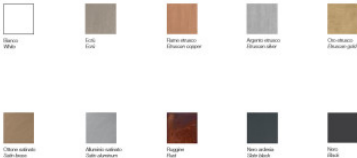

Icone Petra 21

The LED wall lamp Petra 21 by Icone consists of a wall base and a rotatable and swivable reflector with round aperture. Square metallic plates, with integrated LED driver.

white / white MPN	219,00 €-MSRP-249,00-€ PETRA-21BIBI27K
copper / brass MPN	259,00 €-MSRP-293,00-€ PETRA-21REOT27K
copper / white MPN	259,00 €-MSRP-293,00-€ PETRA-21REBI27K
ecru / black MPN	259,00 €-MSRP-293,00-€ PETRA-21ECNE27K
ecru / brass MPN	259,00 €-MSRP-293,00-€ PETRA-21ECOT27K
ecru / brushed aluminium MPN	259,00 €-MSRP-293,00-€ PETRA-21ECAS27K
gold / black MPN	259,00 €-MSRP-293,00-€ PETRA-21OENE27K
gold / rust MPN	259,00 €-MSRP-293,00-€ PETRA-21OERU27K
gold / white MPN	259,00 €-MSRP-293,00-€ PETRA-21OEBI27K
silver / brass MPN	259,00 €-MSRP-293,00-€ PETRA-21AEOT27K
slate / brushed aluminium MPN	259,00 €-MSRP-293,00-€ PETRA-21ARAS27K
white / brushed aluminium MPN	259,00 €-MSRP-293,00-€ PETRA-21BIAS27K
white / rust MPN	259,00 €-MSRP-293,00-€ PETRA-21BIRU27K