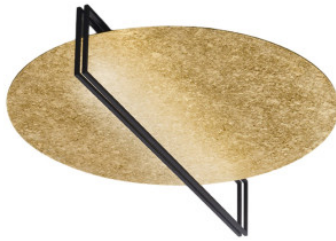

## Icone Essenza 90

LED ceiling light Icone Essenza 90 with coated or painted metal disc and indirect light source. Dimmable trailing edge.

white / white MPN Luminous flux (lm)	779,00 €-MSRP-871,00-€ ESSENZA-90BIBI27K 4004
gold powder-coated / black MPN Luminous flux (lm)	899,00 €-MSRP-997,00-€ ESSENZA-90PONE27K 4004
gold powder-coated / bronze MPN Luminous flux (lm)	899,00 €-MSRP-997,00-€ ESSENZA-90POBS27K 4004
gold powder-coated / white MPN Luminous flux (lm)	899,00 €-MSRP-997,00-€ ESSENZA-90POBI27K 4004
rust / bronze MPN Luminous flux (lm)	899,00 €-MSRP-997,00-€ ESSENZA-90RUBS27K 4004
silver powder-coated / iron MPN Luminous flux (lm)	899,00 €-MSRP-997,00-€ ESSENZA-90PAFS27K 4004
silver powder-coated / white MPN Luminous flux (lm)	899,00 €-MSRP-997,00-€ ESSENZA-90PABI27K 4004
white / black MPN Luminous flux (lm)	899,00 €-MSRP-997,00-€ ESSENZA-90BINE27K 4004
white / bronze MPN Luminous flux (lm)	899,00 €-MSRP-997,00-€ ESSENZA-90BIBS27K 4004
white / iron MPN Luminous flux (lm)	899,00 €-MSRP-997,00-€ ESSENZA-90BIFS27K 4004