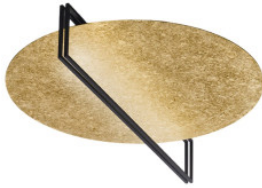

## Icone Essenza 47

LED ceiling light Icone Essenza 47 with coated or painted metal disc and indirect light source. Dimmable trailing edge.

white / white MPN Luminous flux (lm)	489,00 €-MSRP-543,00-€ ESSENZA-47BIBI27K 2152
gold powder-coated / black MPN Luminous flux (lm)	549,00 €-MSRP-606,00-€ ESSENZA-47PONE27K 2152
gold powder-coated / bronze MPN Luminous flux (lm)	549,00 €-MSRP-606,00-€ ESSENZA-47POBS27K 2152
gold powder-coated / white MPN Luminous flux (lm)	549,00 €-MSRP-606,00-€ ESSENZA-47POBI27K 2152
rust / bronze MPN Luminous flux (lm)	549,00 €-MSRP-606,00-€ ESSENZA-47RUBS27K 2152
silver powder-coated / iron MPN Luminous flux (lm)	549,00 €-MSRP-606,00-€ ESSENZA-47PAFS27K 2152
silver powder-coated / white MPN Luminous flux (lm)	549,00 €-MSRP-606,00-€ ESSENZA-47PABI27K 2152
white / black MPN Luminous flux (lm)	549,00 €-MSRP-606,00-€ ESSENZA-47BINE27K 2152
white / bronze MPN Luminous flux (lm)	549,00 €-MSRP-606,00-€ ESSENZA-47BIBS27K 2152
white / iron MPN Luminous flux (lm)	549,00 €-MSRP-606,00-€ ESSENZA-47BIFS27K 2152