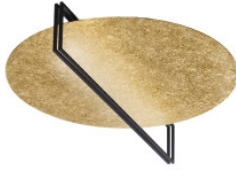

Icone Essenza 30

LED ceiling light Icone Essenza 30 with coated or painted metal disc and indirect light source. Dimmable trailing edge.

white / white MPN Luminous flux (lm)	279,00 €-MSRP-328,00-€ ESSENZA-30BIBI27K 1232
gold powder-coated / black MPN Luminous flux (lm)	339,00 €-MSRP-405,00-€ ESSENZA-30PONE27K 1232
gold powder-coated / bronze MPN Luminous flux (lm)	339,00 €-MSRP-405,00-€ ESSENZA-30POBS27K 1232
gold powder-coated / white MPN Luminous flux (lm)	339,00 €-MSRP-405,00-€ ESSENZA-30POBI27K 1232
rust / bronze MPN Luminous flux (lm)	339,00 €-MSRP-405,00-€ ESSENZA-30RUBS27K 1232
silver powder-coated / iron MPN Luminous flux (lm)	339,00 €-MSRP-405,00-€ ESSENZA-30PAFS27K 1232
silver powder-coated / white MPN Luminous flux (lm)	339,00 €-MSRP-405,00-€ ESSENZA-30PABI27K 1232
white / black MPN Luminous flux (lm)	339,00 €-MSRP-405,00-€ ESSENZA-30BINE27K 1232
white / bronze MPN Luminous flux (lm)	339,00 €-MSRP-405,00-€ ESSENZA-30BIBS27K 1232
white / iron MPN Luminous flux (lm)	339,00 €-MSRP-405,00-€ ESSENZA-30BIFS27K 1232