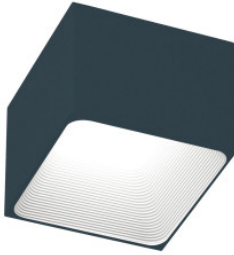

Icone Darma 17P

The LED ceiling lamp Darma 17P by Icone is an aluminium dice with a plain external surface and a grooved internal surface which guides the light downwards.

white, 2700K MPN	279,00 €-MSRP-311,00-€ DARMA-P17BI27K
white, 3000K MPN	279,00 €-MSRP-311,00-€ DARMA-P17BI
titanium / white, 2700K MPN	319,00 €-MSRP-353,00-€ DARMA-P17TOBI27K
titanium / white, 3000K MPN	319,00 €-MSRP-353,00-€ DARMA-P17TOBI

Bulbs 17W LED, 1350 lm, CRI 90.
Dimensions Width and depth 10 cm, height 8 cm