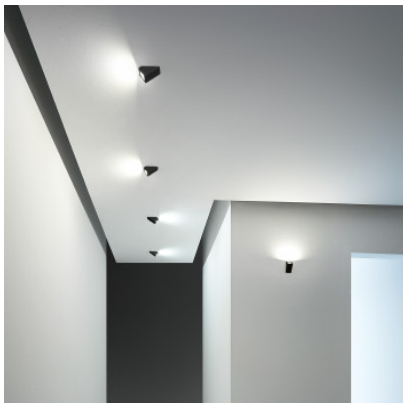

Icone Da Do 1.45

The wall and ceiling lamp Da Do 1.45 by Icone is placed in an angle of 45 degrees on the wall and projects LED light obliquely in one direction. Shaped like a cut brick, of aluminium.

black, 2700K MPN	159,00 € MSRP 177,00 € DADO-AP145NE27K
black, 3000K MPN	159,00 € MSRP 177,00 € DADO-AP145NE
white, 2700K MPN	159,00 € MSRP 177,00 € DADO-AP145BI27K
white, 3000K MPN	159,00 € MSRP 177,00 € DADO-AP145BI

Bulbs	4,5W 220V LED, 320 lm, CRI 90.
Dimensions	Width 5 cm, depth 5 cm.