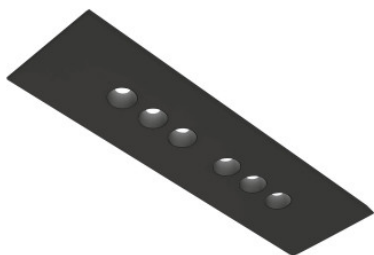

Icone Confort 6R

The LED ceiling lamp Confort 6R consists of a rectangular metallic plate with six hollows arranged in a row, in which the LEDs are placed.

black, aluminium MPN	549,00 €-MSRP-612,00-€ CONFORT-P6RNEAS27K
black, anthracite MPN	549,00 €-MSRP-612,00-€ CONFORT-P6RNEAN27K
black, pearl white MPN	549,00 €-MSRP-612,00-€ CONFORT-P6RNEPE27K
white, aluminium MPN	549,00 €-MSRP-612,00-€ CONFORT-P6RBIAS27K
white, anthracite MPN	549,00 €-MSRP-612,00-€ CONFORT-P6RBIAN27K
white, pearl white MPN	549,00 €-MSRP-612,00-€ CONFORT-P6RBIPE27K
black, copper leaf MPN	579,00 €-MSRP-645,00-€ CONFORT-P6RNEFR27K
black, gold leaf MPN	579,00 €-MSRP-645,00-€ CONFORT-P6RNEFO27K
white, copper leaf MPN	579,00 €-MSRP-645,00-€ CONFORT-P6RBIFR27K
white, gold leaf MPN	579,00 €-MSRP-645,00-€ CONFORT-P6RBIFO27K

Bulbs
Dimensions

6 x 4.5W 230V LED, 2,700K.
Length 75 cm, width 20 cm, height 5 cm.