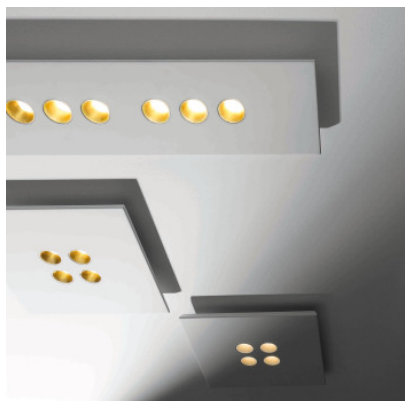

Icone Confort 6R

The LED ceiling lamp Confort 6R consists of a rectangular metallic plate with six hollows arranged in a row, in which the LEDs are placed.

black, aluminium MPN	549,00 €-MSRP-612,00-€ CONFORT-P6RNEAS27K
black, anthracite MPN	549,00 €-MSRP-612,00-€ CONFORT-P6RNEAN27K
black, pearl white MPN	549,00 €-MSRP-612,00-€ CONFORT-P6RNEPE27K
white, aluminium MPN	549,00 €-MSRP-612,00-€ CONFORT-P6RBIAS27K
white, anthracite MPN	549,00 €-MSRP-612,00-€ CONFORT-P6RBIAN27K
white, pearl white MPN	549,00 €-MSRP-612,00-€ CONFORT-P6RBIPE27K
black, copper leaf MPN	579,00 €-MSRP-645,00-€ CONFORT-P6RNEFR27K
black, gold leaf MPN	579,00 €-MSRP-645,00-€ CONFORT-P6RNEFO27K
white, copper leaf MPN	579,00 €-MSRP-645,00-€ CONFORT-P6RBIFR27K
white, gold leaf MPN	579,00 €-MSRP-645,00-€ CONFORT-P6RBIFO27K

Bulbs
Dimensions

6 x 4.5W 230V LED, 2,700K.
Length 75 cm, width 20 cm, height 5 cm.