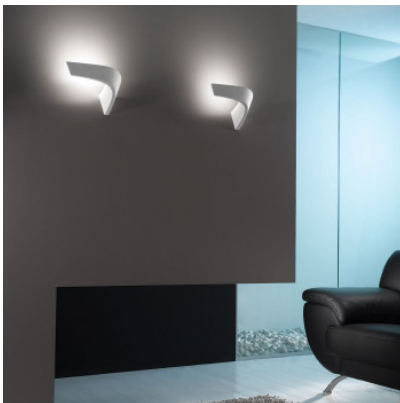

Icone Boomerang AP e LED

The LED wall lamp Boomerang by Icone consists of a curved reflector of cast aluminium. Indirect illumination.

2700K MPN	259,00 €-MSRP-293,00-€ BOOMERANG-APBI27K
3000K MPN	259,00 €-MSRP-293,00-€ BOOMERANG-APBI

Bulbs 23W LED, 2400 lm, CRI 90.
Dimensions Width 32 cm, height 20 cm, depth 16.5 cm.

27.04.2024 12:17:47

All prices shown include 19% VAT for deliveries to Deutschland excluding possible shipping costs.