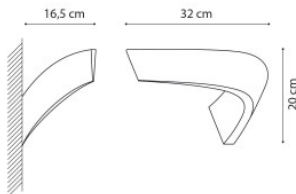

Icone Boomerang AP e LED

The LED wall lamp Boomerang by Icone consists of a curved reflector of cast aluminium. Indirect illumination.

2700K MPN	259,00 €-MSRP-293,00-€ BOOMERANG-APBI27K
3000K MPN	259,00 €-MSRP-293,00-€ BOOMERANG-APBI

Bulbs 23W LED, 2400 lm, CRI 90.
Dimensions Width 32 cm, height 20 cm, depth 16.5 cm.

27.04.2024 12:17:47

All prices shown include 19% VAT for deliveries to Deutschland excluding possible shipping costs.