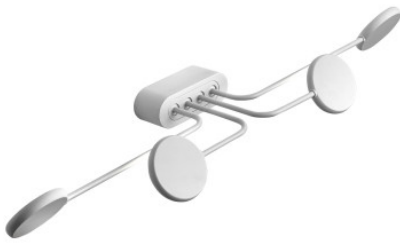

Icone Arbor 4

The LED wall lamp Arbor 4 by Icone has four metallic arms with directable reflector heads for direct and indirect lighting.

white, 2700K MPN	349,00 € MSRP 388,00 € ARBOR-AP4BI27K
---------------------	---

white, 3000K MPN	349,00 € MSRP 388,00 € ARBOR-AP4BI
---------------------	--

gold silver, 2700K MPN	389,00 € MSRP 434,00 € ARBOR-AP4OS27K
---------------------------	---

gold silver, 3000K MPN	389,00 € MSRP 434,00 € ARBOR-AP4OS
---------------------------	--

Bulbs	20W LED, 1400 lm, 2700K, CRI 90.
Dimensions	Width 60 cm, depth 22 cm, wall base width 11 cm, wall base depth 4 cm.