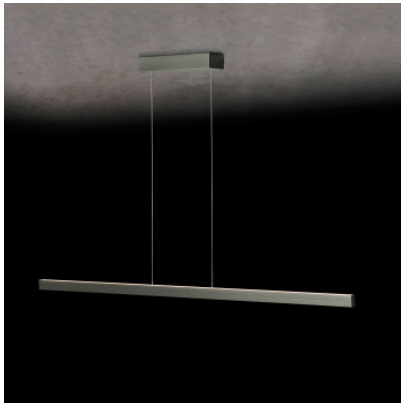

## Holtkötter Avior L 2323-2

LED pendant lamp Holtkötter Avior L 2323-2 with a 162.5 cm long aluminium profile with shadow gap. Height-adjustable. Uplight/downlight operated independently via gesture control. Dim-to-warm.

anodized brass	1.499,00 €
MPN	2323-2-19
EAN	4251322752061
Luminous flux (lm)	1150
black	1.499,00 €
MPN	2323-2-55
EAN	4251322752078
Luminous flux (lm)	1150
platinum	1.499,00 €
MPN	2323-2-62
EAN	4251322752092
Luminous flux (lm)	1150
silver matt	1.499,00 €
MPN	2323-2-61
EAN	4251322752085
Luminous flux (lm)	1150